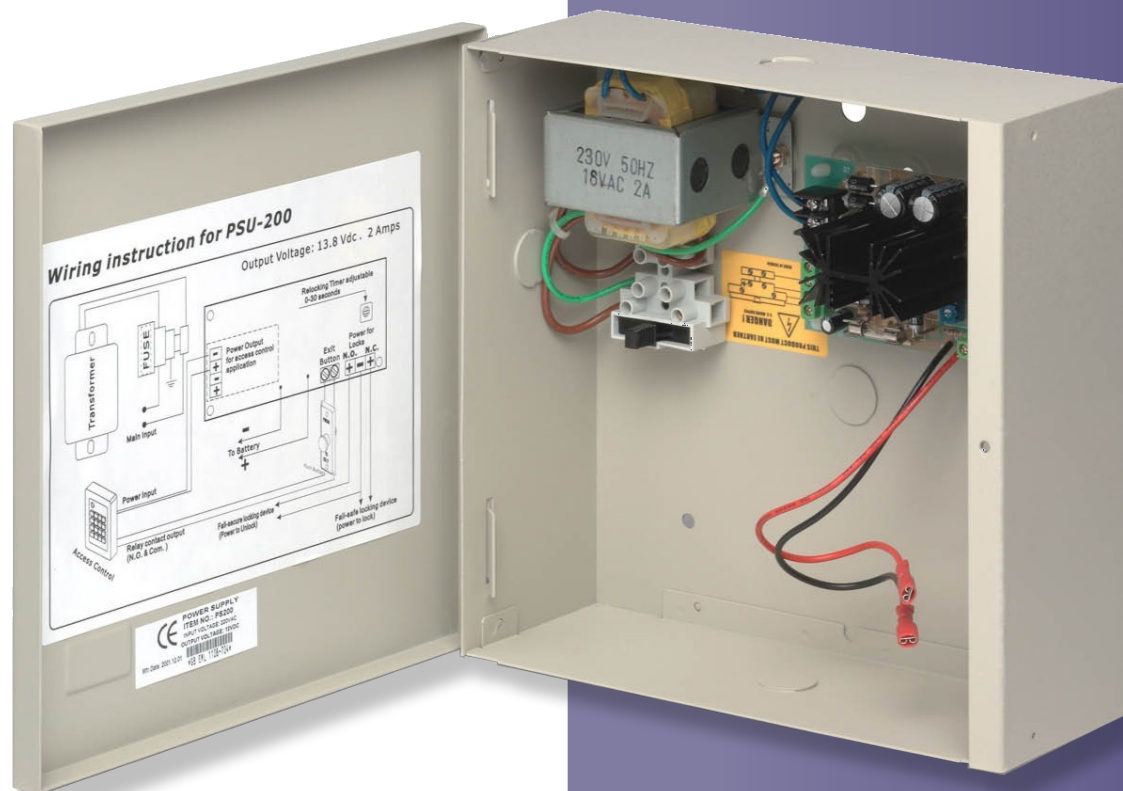

## PSU200-33

- Power input: 220Vac
- Output: 12Vdc 2Amp
- Battery charging circuit
- Built-in timer circuit

DIMENSIONS	HEIGHT	WIDTH	DEPTH
	330	330	80

All dimensions in mm

**ICS Security Solutions Ltd - Your Security Solutions Partner**