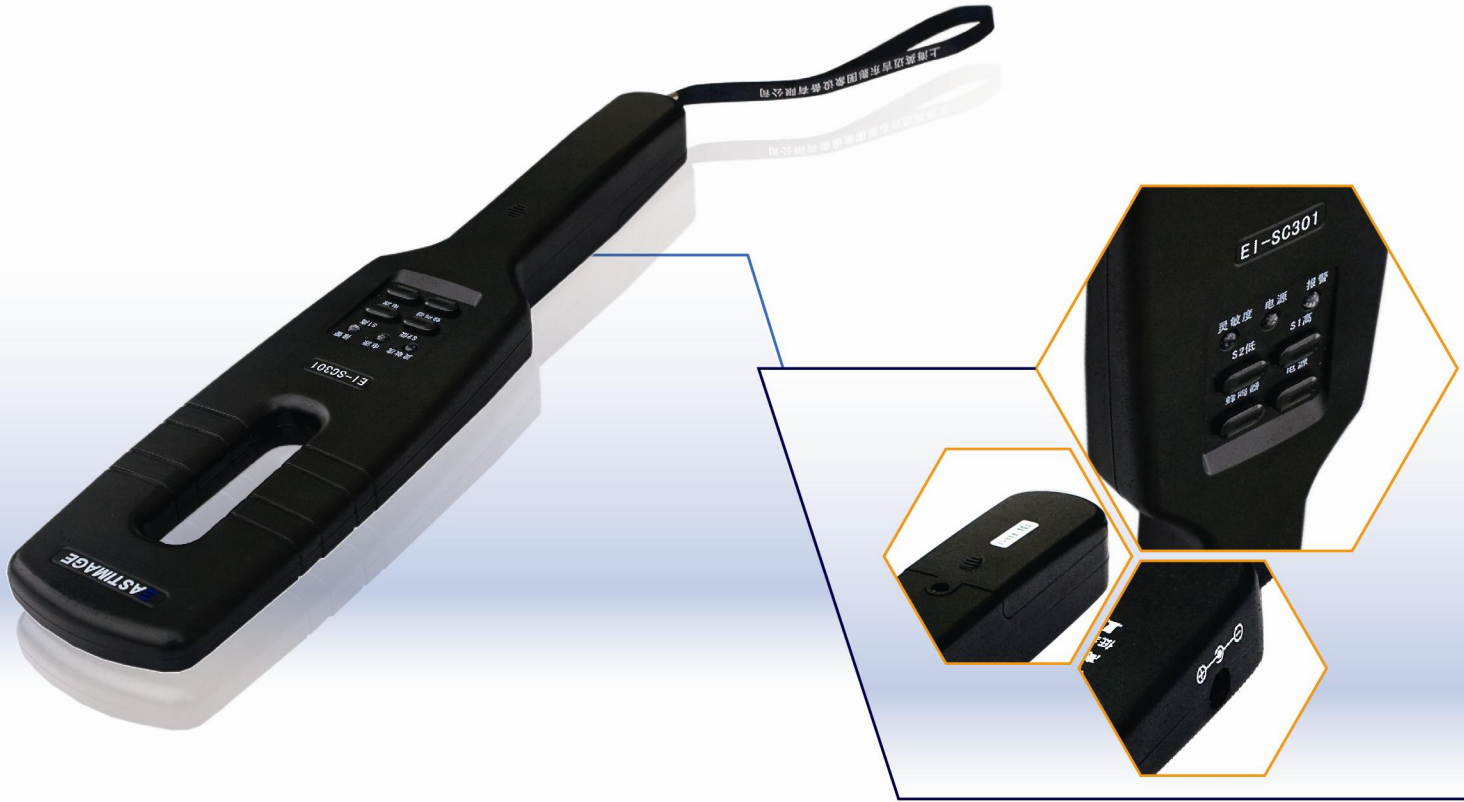

EI-SC301 High Sensitivity Handheld Metal Detector

Product Instruction

EI-SC301 high sensitivity handheld metal detector able to detected the metal with the principle of electromagnetic induction, simply operation, high sensitive, a tiny metal piece like a paper clip can be detected, with sound, buzz and light alarm functions.

Technology Features

- ◆ High speed detection response
- ◆ Auto fault diagnosis without adjustable
- ◆ Sound, buzz and light alarm models
- ◆ High, middle and low sensitivity adjustable. Super sensitive like a tiny metal piece paper clip can be detected
- ◆ The shell use engineering plastics, powerful ability of waterproof, fireproof, anticorrosive and shockproof
- ◆ 24H working normally under open-air, scorching sun, raining

Applications

- ◆ Airport
- ◆ Port
- ◆ Industrial Enterprises
- ◆ Bus Station
- ◆ Prison
- ◆ Metro
- ◆ Bank

Technology Data

- Detection Sensitivity.....A paper clip can be detected
- Sensitivity Level.....High, middle and low Sensitivity adjustable.
- Alarm.....Sound, buzz and light, sound able to turn off