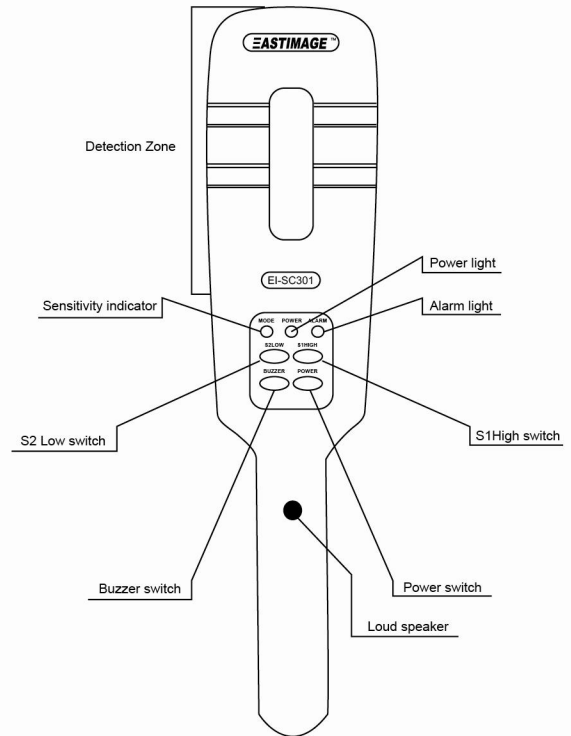

EI-SC301 High Sensitivity Handheld Metal Detector

Product Instruction

EI-SC301 high sensitivity handheld metal detector able to detected the metal with the principle of electromagnetic induction, simply operation, high sensitive, a tiny metal piece like a paper clip can be detected, with sound, buzz and light alarm functions.

Applications

- ◆ Airport
- ◆ Port
- ◆ Industrial Enterprises
- ◆ Bus Station
- ◆ Prison
- ◆ Metro
- ◆ Bank

Technology Data

- Detection Sensitivity.....A paper clip can be detected
- Sensitivity Level.....High, middle and low Sensitivity adjustable.
- Alarm.....Sound, buzz and light, sound able to turn off

Install Data

- Size/Weight.....409 mm (L) x 93mm (W) x 36mm (H) / 350g
- Working Temperature /Humidity.....-20°C ~ +45°C / 0% ~ 95% (non-condensing)
- Storage Temperature/Humidity.....-40°C ~ + 60°C / 20% ~ 95% (non-condensing)
- Power Supply.....9 V (Alkaline batteries or rechargeable)