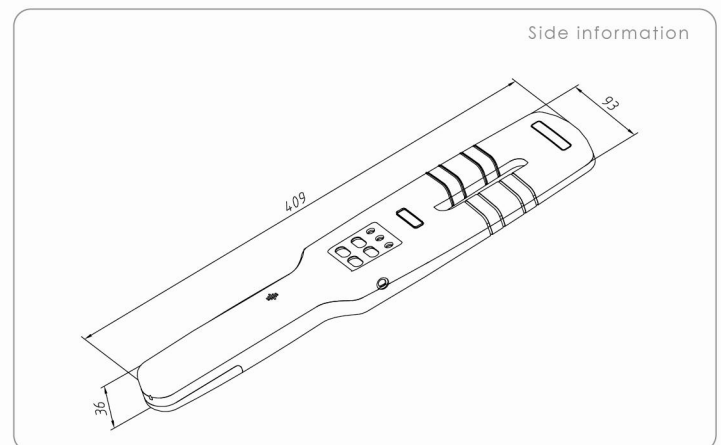

Safety Standard

According to the national standard of the People' s Republic of China GB12899-2003

The copyright belongs to EastImage Equipment Co. Ltd Shanghai, China, Our products have domestic and international patents, must be strictly investigate if any parties copy the design and technology in future

Our company has won QMS "ISO9001: 2008", EMS "ISO 14001:2004", OHSMS "GB/T28001-2011"