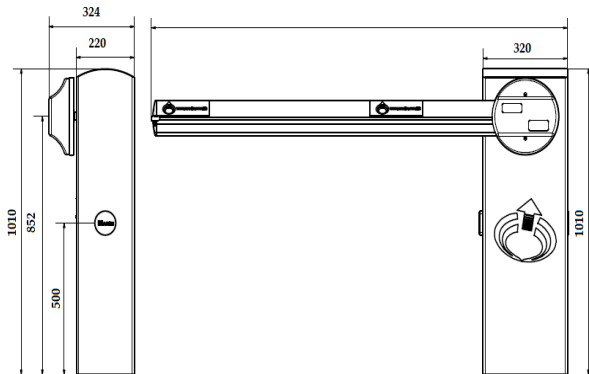

T6 BARRIER-PLUS

Control /Operation Voltage	:220 V 50 Hz
Power Consumption	:24 V DC
Opening Time	:7 seconds
Bar Length	:5,25 meters
Protection Level	:IP 54
Installation	:Simple & easy installation with a special pedestal.
Operation Temperature	:- 20° C - + 60° C
Dimensions	:324 x320x1010 mm
Weight	:40 kg
Accessories with Unit	:Mounting Plate,5,25 mt Arm (With Led), Anti Shock Rubber,Reflective Sticker, Remote Control, Flashing Light, Photocell, Photocell Leg,
Optional Accesories	:Bar Fork, Loop ,Ral Code(Min 5 pcs, for body) ,Button Unit, Heater & Fan Unit, Red/Green Traffic Light