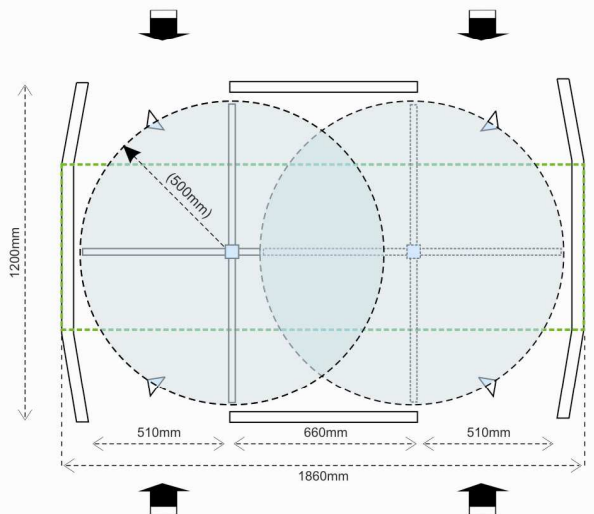

Üretici Firma ÖZAK; verilen tüm değerlerde, özelliklerde ve donanımda değişiklik hakkını saklı tutar.

ÖZAK has change specifications without notice.