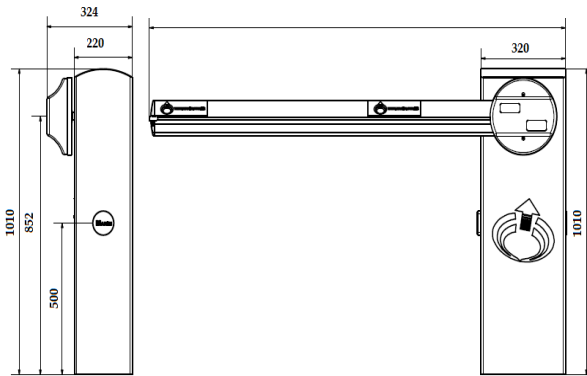

# T4 BARRIER-PLUS

<b>Control /Operation Voltage</b>	:220 V 50 Hz
<b>Power Consumption</b>	:24 V DC
<b>Opening Time</b>	:3 seconds
<b>Bar Length</b>	:4 meters
<b>Protection Level</b>	:IP 54
<b>Installation</b>	:Simple & easy installation with a special pedestal.
<b>Operation Temperature</b>	:- 20° C - + 60° C
<b>Dimensions</b>	:324 x320x1010 mm
<b>Weight</b>	:40 kg
<b>Accessories with Unit</b>	:Mounting Plate,4mt Arm (With Led), Anti Shock Rubber,Reflective Sticker, Remote Control, Flashing Light, Photocell, Photocell Leg,
<b>Optional Accesories</b>	:Bar Fork, Loop ,Ral Code( Min 5 pcs, for body ) ,Button Unit, Heater & Fan Unit, Red/Green Traffic Light