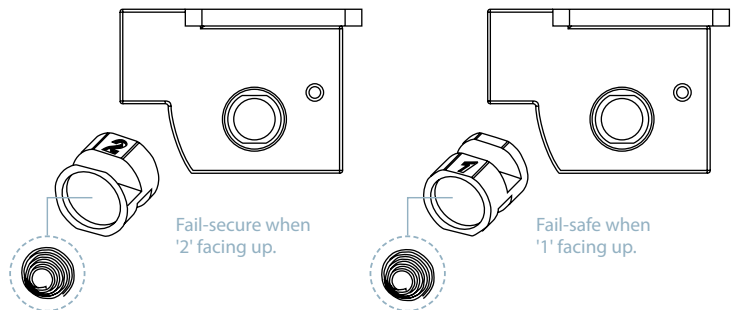

FR-GK450-ST

Fire Rated ANSI Strike

- Non Handed Fully Reversible
- 1500lbs (680kg Holding Force)
- Brushed Stainless Steel
- Fire Rated to FD30 & FD60 (UK tested)
- Fail Safe/Fail Secure Reversible
- Includes intumescent strip

UK
FIRE TESTED
BS EN1634:1
FD30 & FD60
DOORS

CHANGING FAIL-SAFE / FAIL-SECURE

Fail-safe or fail-secure is field reversible by reversing the round screw.

LIP EXTENSIONS (OPTION)