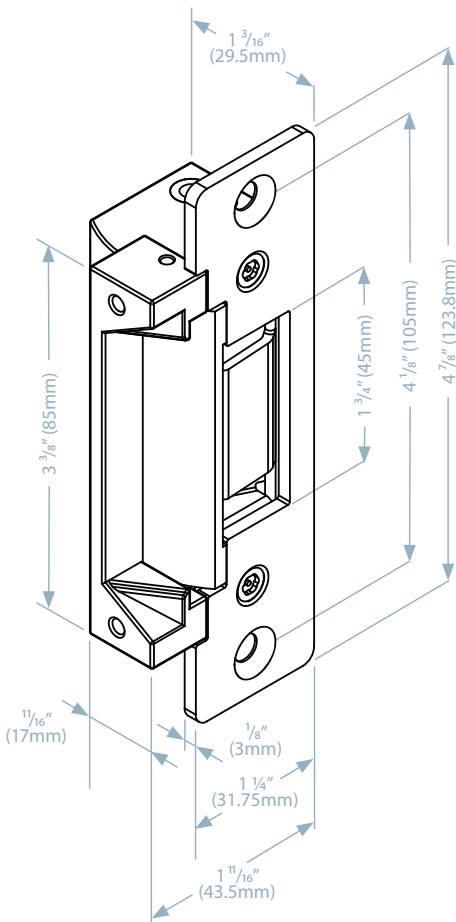

FR-GK450-ST

Fire Rated ANSI Strike

- Non Handed Fully Reversible
- 1500lbs (680kg Holding Force)
- Brushed Stainless Steel
- Fire Rated to FD30 & FD60 (UK tested)
- Fail Safe/Fail Secure Reversible
- Includes intumescent strip

UK
FIRE TESTED
BS EN1634:1
FD30 & FD60
DOORS

CHANGING FAIL-SAFE / FAIL-SECURE

Fail-safe or fail-secure is field reversible by reversing the round screw.

LIP EXTENSIONS (OPTION)